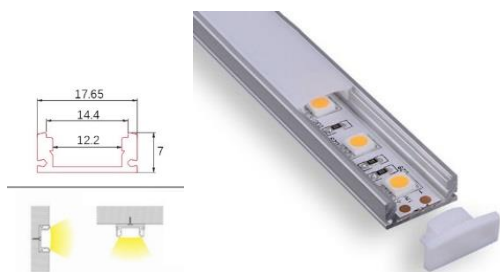

CÓDIGO	POTENCIA	VOLTAJE	IP	MEDIDAS
CINTA LED 12V	990	14,4W	12V	20/44/65	5 METROS
CINTA LED 220V	991	8W	220V	20/44/65	10 METROS

PERFIL SOBREPUESTO